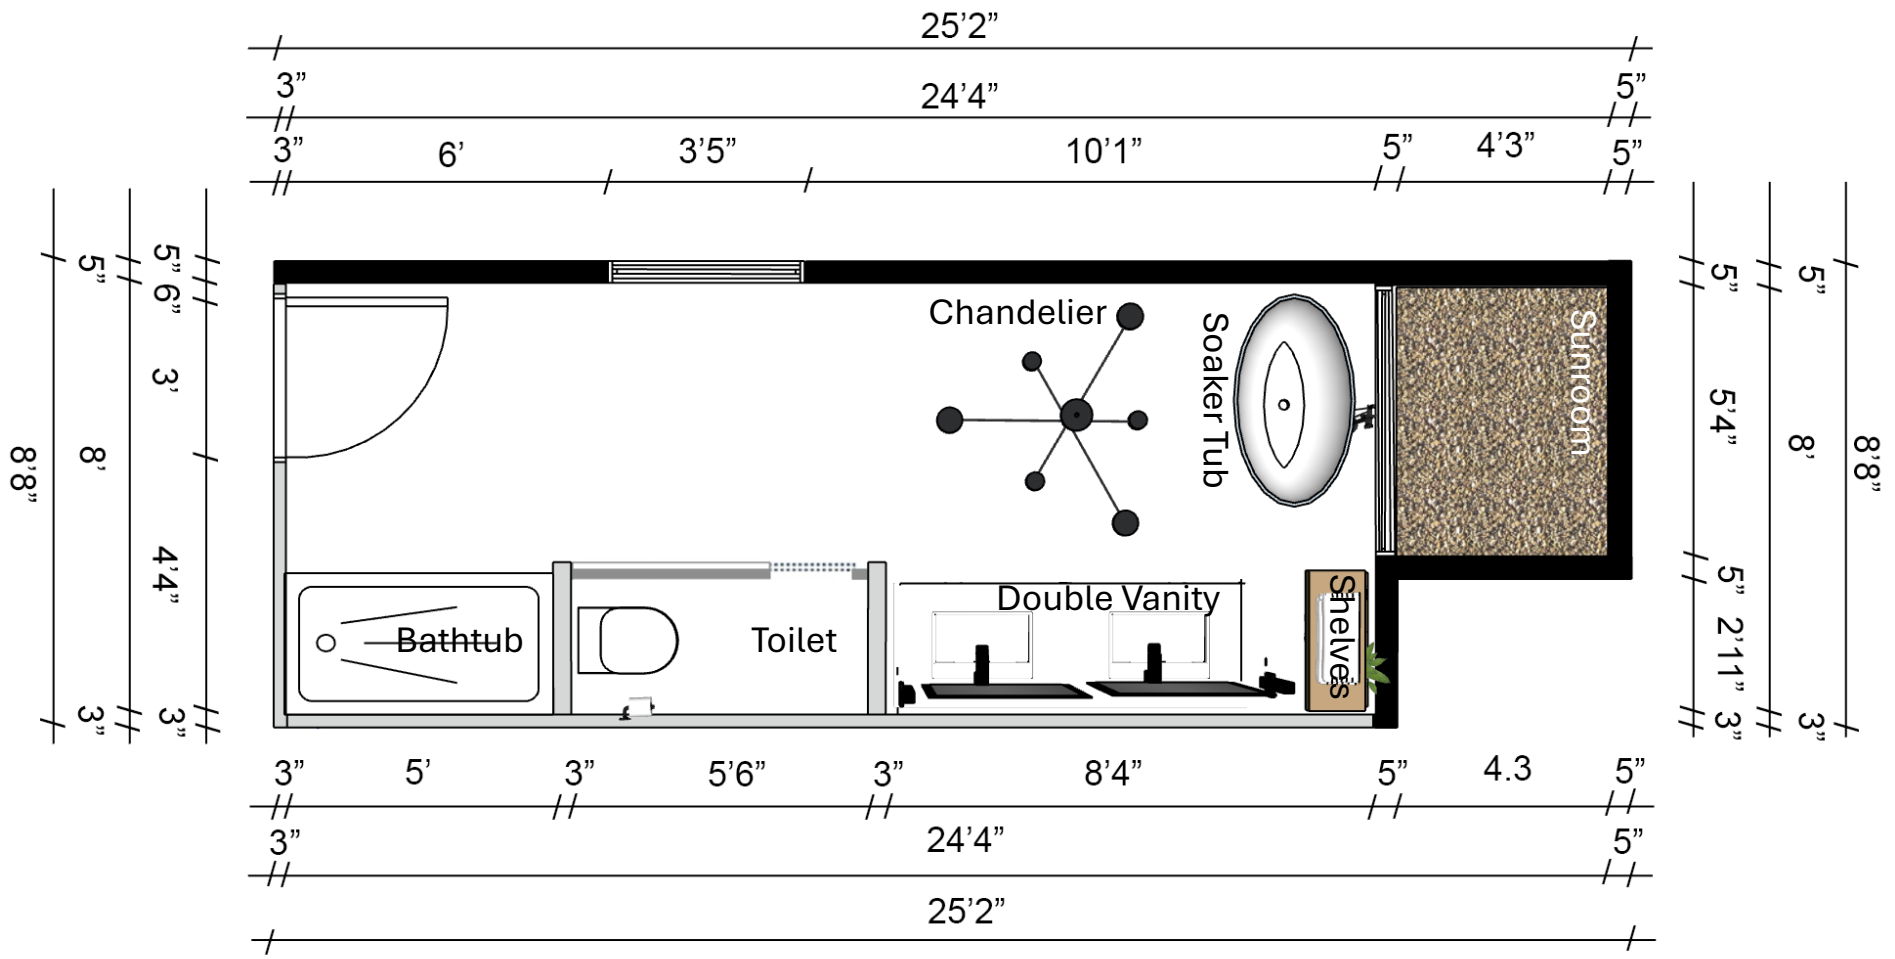

Bathroom

Contemporary Design Plan

Janet Holland

<https://www.interiordesignbyholland.com>

flatlandholland@yahoo.com

Table of Contents

Page	Topic
1	Introduction
2	Table of Contents
3	Bathroom Inspiration Photos
4	Bathroom Mood Board
5-6	Bathroom Floor Plan Dimensions & Layout
7-13	Bathroom Fixtures, Finishes, & Equipment Schedule
14	Bathroom Perspective Drawing

Bathroom Inspiration Photos

Bathroom Mood Board

Bathroom Floor Plan Dimensions

KEY

-  WINDOW
-  HINGED DOOR
-  SURFACE SLIDING DOOR

PROJECT NAME
RESIDENTIAL, OVERLAND PARK, KS

CLIENTS NAME
MR. & MRS. BRUNGARDT