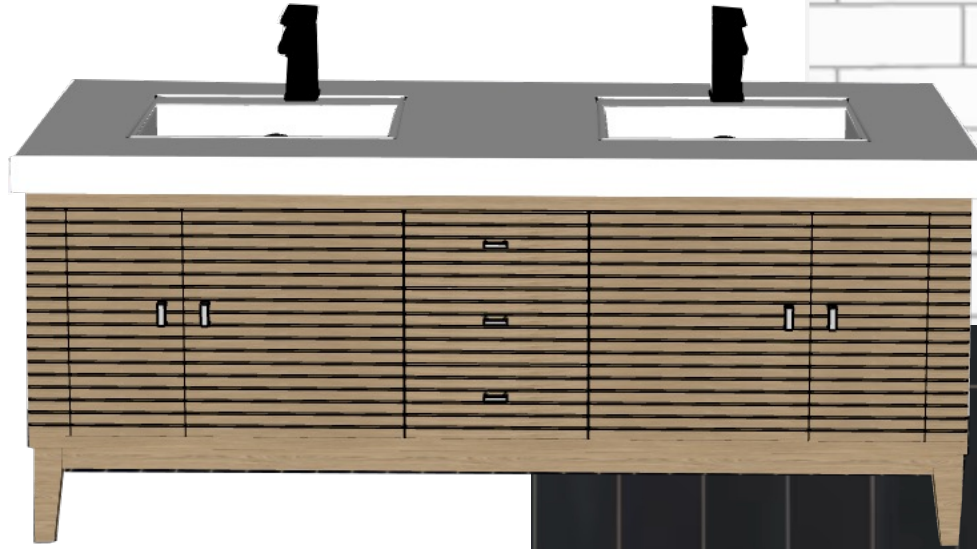

Bathroom Inspiration Photos

Bathroom Mood Board

Bathroom Floor Plan Dimensions

KEY

-  WINDOW
-  HINGED DOOR
-  SURFACE SLIDING DOOR

PROJECT NAME
RESIDENTIAL, OVERLAND PARK, KS

CLIENTS NAME
MR. & MRS. BRUNGARDT