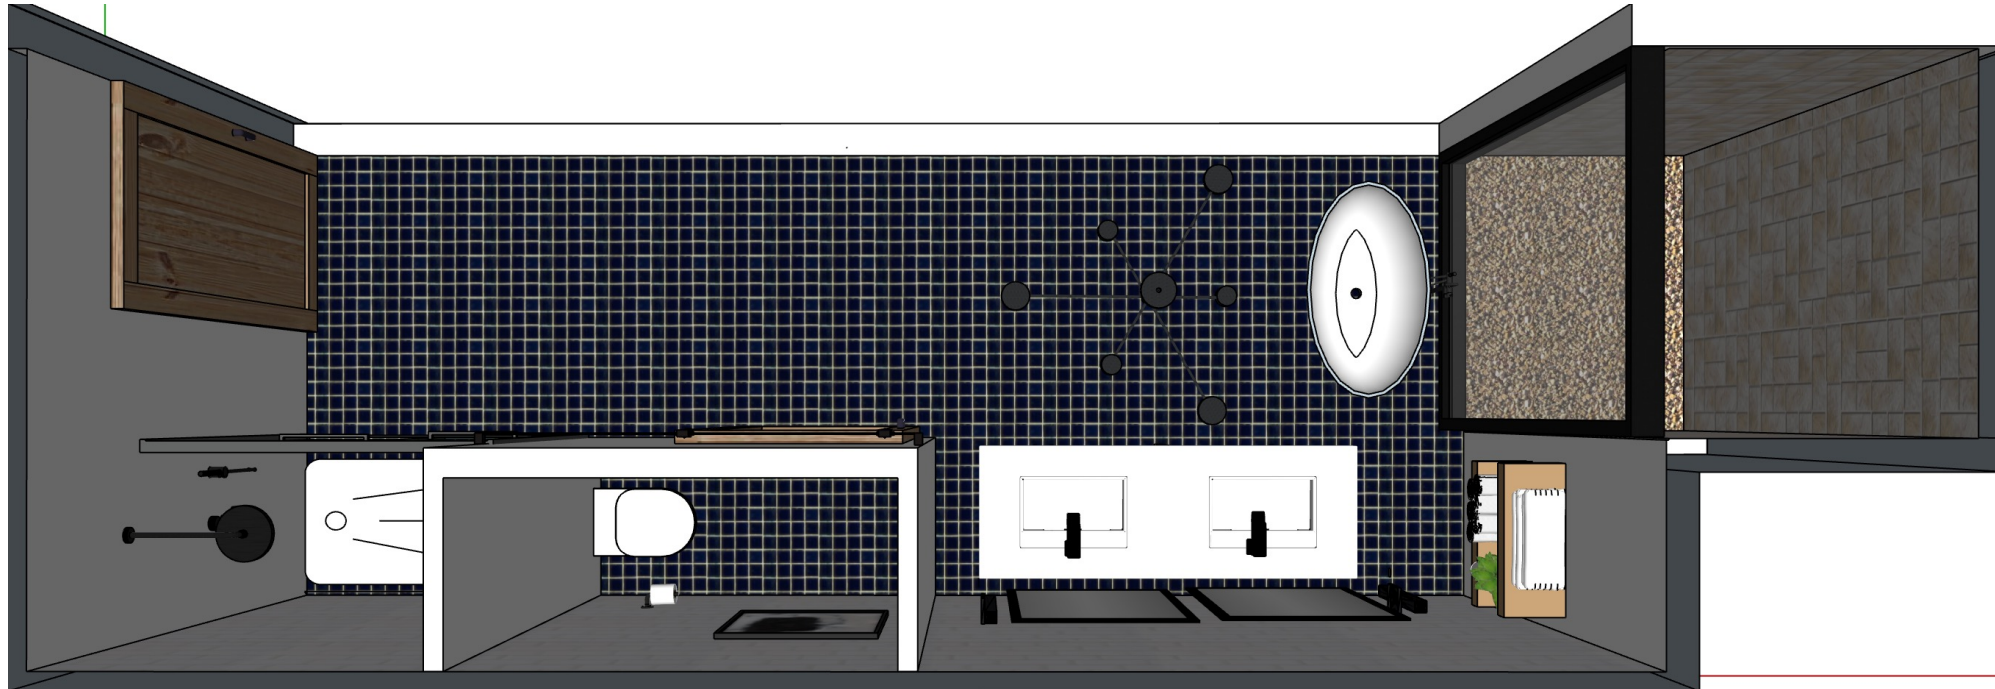

DATE
08/30/2024

Bathroom Layout View

KEY

WINDOW

HINGED DOOR

SURFACE SLIDING DOOR

PROJECT NAME

RESIDENTIAL, OVERLAND PARK, KS